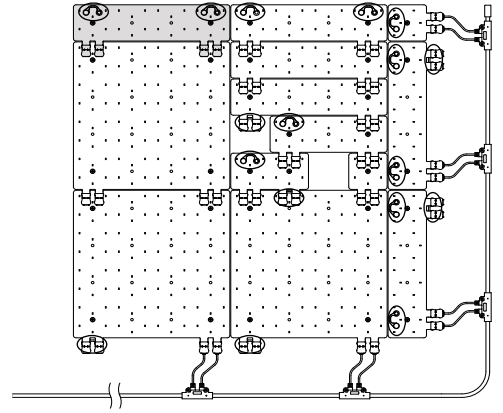

COOLEdge

COOLEdge TILE EXTERIOR QUICK START GUIDE

For detailed instructions, please refer to EXT-0054 Exterior TILE User Guide

EN 60598 Compliant

RoHS

IP65

5 Year Limited Warranty:
Parts and workmanship.

1

2

3

4

5

6

7

Cap all unused connectors

8

9

Risk of shock. Installation by a certified electrician.

See the TILE Exterior Driver Install Guide