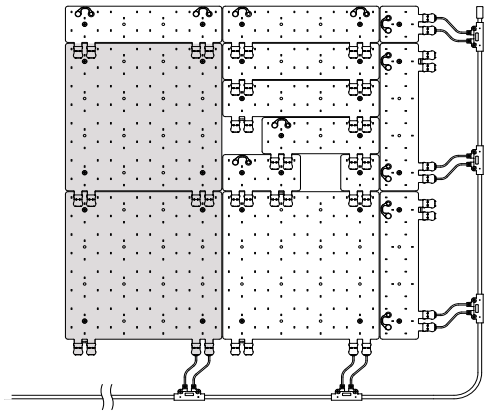

COOLEdge

COOLEdge TILE EXTERIOR QUICK START GUIDE

For detailed instructions, please refer to EXT-0054 Exterior TILE User Guide

EN 60598 Compliant

RoHS

IP65

5 Year Limited Warranty:
Parts and workmanship.

1

2

3

4

5

6

7

Cap all unused connectors

8