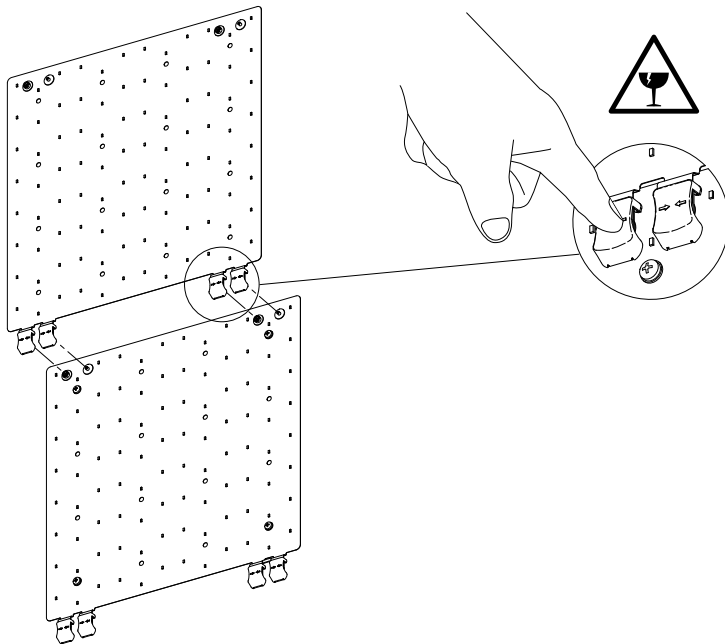

COOLEdge

COOLEdge TILE EXTERIOR QUICK START GUIDE

For detailed instructions, please refer to EXT-0054 Exterior TILE User Guide

EN 60598 Compliant

RoHS

IP65

5 Year Limited Warranty:
Parts and workmanship.

1

2

3

4

5

6

7

Cap all unused connectors

8