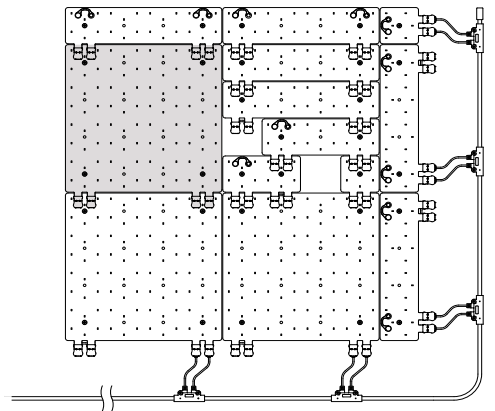

COOLEdge

COOLEdge TILE EXTERIOR QUICK START GUIDE

For detailed instructions, please refer to EXT-0054 Exterior TILE User Guide

EN 60598 Compliant

RoHS

IP65

5 Year Limited Warranty:
Parts and workmanship.

1

2

3

4

5

6

7

Cap all unused connectors

8