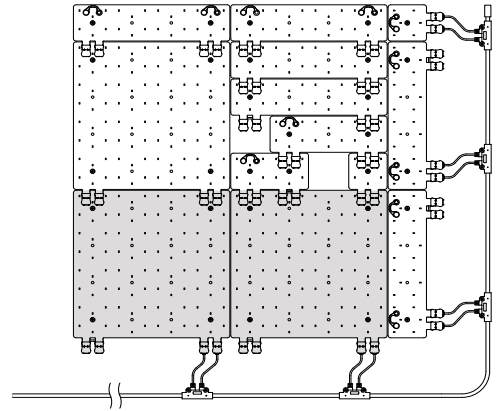

COOLEdge

COOLEdge TILE EXTERIOR QUICK START GUIDE

For detailed instructions, please refer to EXT-0054 Exterior TILE User Guide

EN 60598 Compliant

RoHS

IP65

5 Year Limited Warranty:
Parts and workmanship.

1

2

3

4

5

6

7

Cap all unused connectors

8