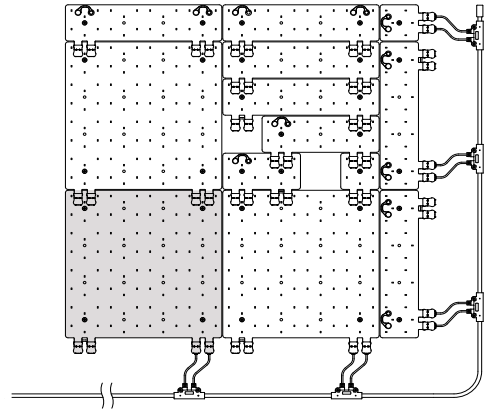

COOLEdge

COOLEdge TILE EXTERIOR QUICK START GUIDE

For detailed instructions, please refer to EXT-0054 Exterior TILE User Guide

EN 60598 Compliant

RoHS

IP65

5 Year Limited Warranty:
Parts and workmanship.

1

2

3

4

5

6

7

Cap all unused connectors

8