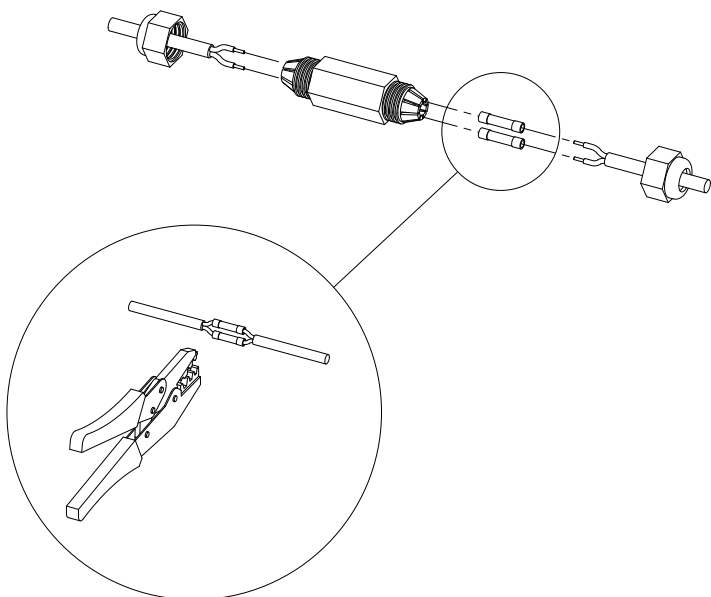

COOLEdge

COOLEdge TILE EXTERIOR QUICK START GUIDE

For detailed instructions, please refer to EXT-0054 Exterior TILE User Guide

EN 60598 Compliant

RoHS

IP65

5 Year Limited Warranty:
Parts and workmanship.

1

2

3

4

5

6

7

Cap all unused connectors

8

9

Risk of shock. Installation by a certified electrician.

See the TILE Exterior Driver Install Guide