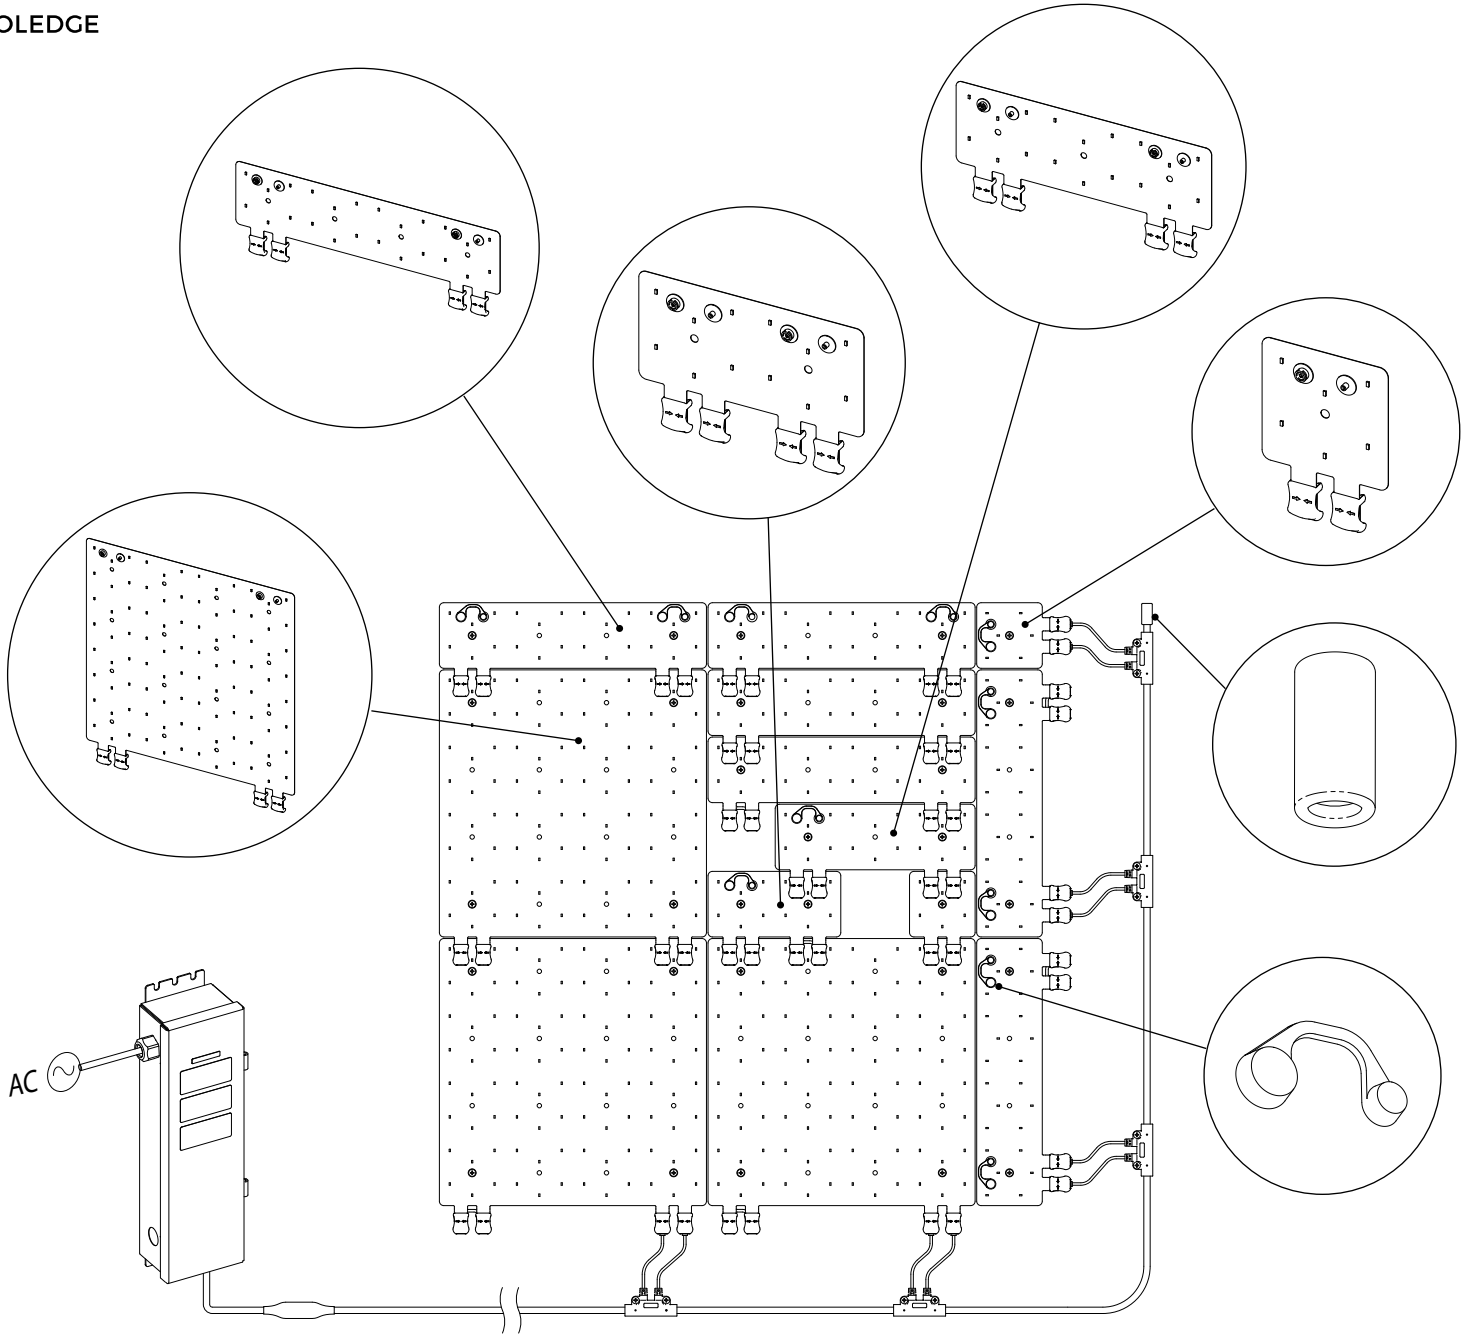

COOLEdge

COOLEdge TILE EXTERIOR QUICK START GUIDE

For detailed instructions, please refer to EXT-0054 Exterior TILE User Guide

EN 60598 Compliant

RoHS

IP65

5 Year Limited Warranty:
Parts and workmanship.

1

2

3

4

5

6

7

Cap all unused connectors

8