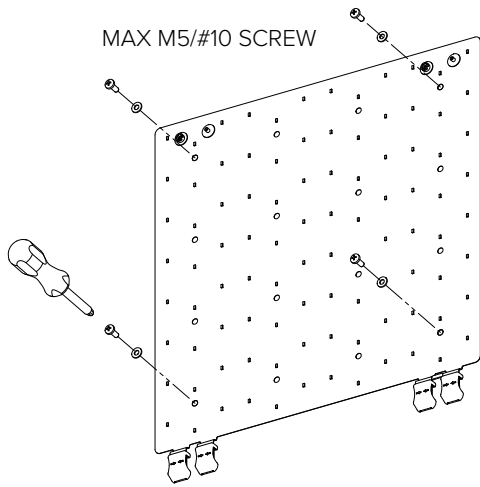

COOLEdge

COOLEdge TILE EXTERIOR QUICK START GUIDE

For detailed instructions, please refer to EXT-0054 Exterior TILE User Guide

EN 60598 Compliant

RoHS

IP65

5 Year Limited Warranty:
Parts and workmanship.

1

2

3

4

5

6

7

Cap all unused connectors

8