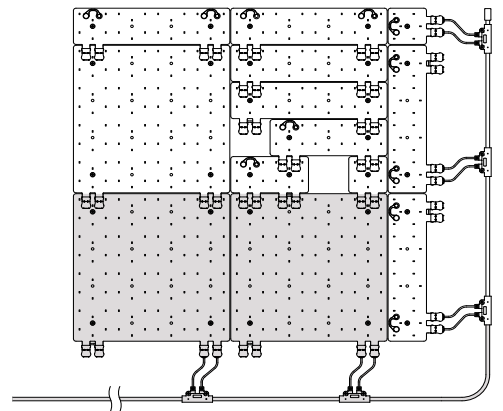

COOLEdge

COOLEdge TILE EXTERIOR QUICK START GUIDE

For detailed instructions, please refer to EXT-0054 Exterior TILE User Guide

EN 60598 Compliant

RoHS

IP65

5 Year Limited Warranty:
Parts and workmanship.

1

2

3

4

5

6

7

Cap all unused connectors

8

9

Risk of shock. Installation by a certified electrician.

See the TILE Exterior Driver Install Guide