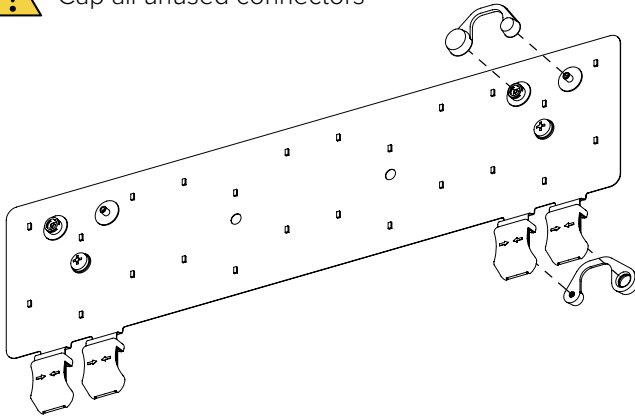

COOLEdge

COOLEdge TILE EXTERIOR QUICK START GUIDE

For detailed instructions, please refer to EXT-0054 Exterior TILE User Guide

EN 60598 Compliant

RoHS

IP65

5 Year Limited Warranty:
Parts and workmanship.

1

2

3

4

5

6

7

Cap all unused connectors

8

9

Risk of shock. Installation by a certified electrician.

See the TILE Exterior Driver Install Guide