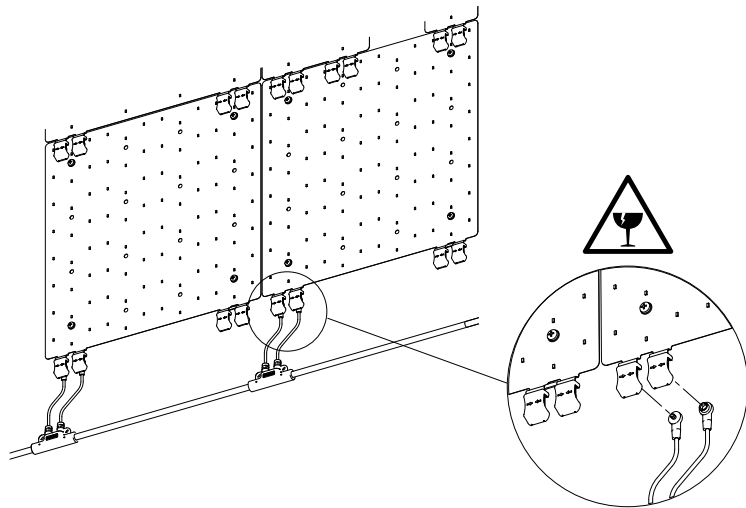

COOLEdge

COOLEdge TILE EXTERIOR QUICK START GUIDE

For detailed instructions, please refer to EXT-0054 Exterior TILE User Guide

EN 60598 Compliant

RoHS

IP65

5 Year Limited Warranty:
Parts and workmanship.

1

2

3

4

5

6

7

Cap all unused connectors

8