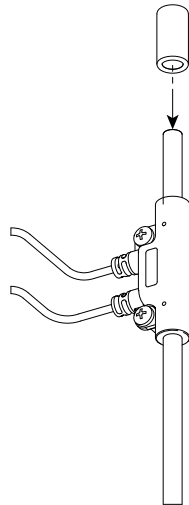

COOLEdge

COOLEdge TILE EXTERIOR QUICK START GUIDE

For detailed instructions, please refer to EXT-0054 Exterior TILE User Guide

EN 60598 Compliant

RoHS

IP65

5 Year Limited Warranty:
Parts and workmanship.

1

2

3

4

5

6

7

Cap all unused connectors

8